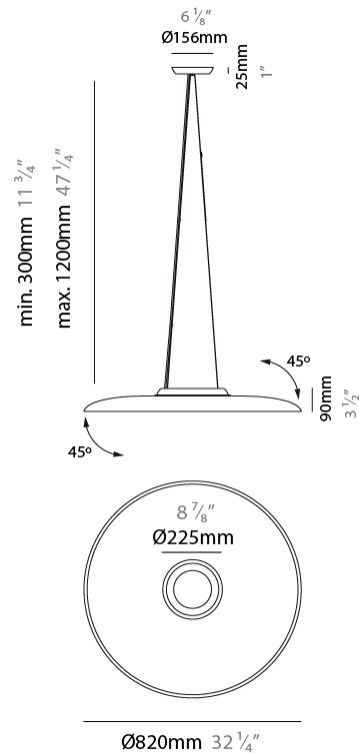

D111221- -

base number   Color   Finish
Temperature   Options

1. To build a product code in our configurator select the specify button on the base model # product page
2. To build a manual product code on this datasheet choose from the options listed below in blue font and add the suffix to the base model #

GENERAL

Series: Sonora
Partner: Ole
Division: Design
Installation: Suspension
Product Type: Acoustic
Mounting Location: Ceiling
Light Distribution: Adjustable

PHYSICAL

Shape: Disc
Diameter (mm): 820
Diameter (in): 32 ³/₁₆
Height (mm): 90
Height (in): 3 ¹/₂
Max. Overall Height (mm): 1315
Max. Overall Height (in): 51 ³/₄
Fixture Finish: MBK
Holder Finish: MBK
Acoustic Finish: MGR / BEI / TER
Fixture Material: Acoustic / Aluminum
Primary Material: Fabric - Recycled
Cable Details: 3000mm / 118 1/8" Cable

ELECTRICAL

Lamp Type: LED
Input Wattage (W): 20
Dimming: Non-Dimming / Phase Dimming (120vac Only)
Driver Included: No
Driver Location: Remote
Driver Type: Constant Current - Universal
Driver Class: Class 2
Input Voltage (V): 120
Constant Current (MA): 700mA
Upon Request: 0-10V Dimming / Casambi

LED

Color Temperature (°K): 3000 / 4000
Max. Delivered Lumen (lm): 1413 / 1478
CRI: >82 CRI
Lamp Life (hrs): 50000

OPTICAL

Adjustability: Tilt ±45°

RATINGS AND CERTIFICATIONS

Certified By: Certified for North American Standards
IP rating: IP20

PROJECT	_____
TYPE	_____
SPECIFIER	_____
QUANTITY	_____
DATE	_____